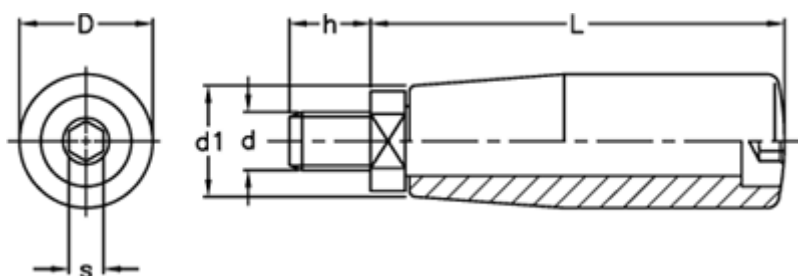

# Data Sheet

Article number: 2304022522  
Description: E+G Revolving handle  
I.281/65+x-M10+Gh

## Measures

D = 23  
d1 = 19  
d 6g = M10  
h = 12  
L = 71  
s = 6